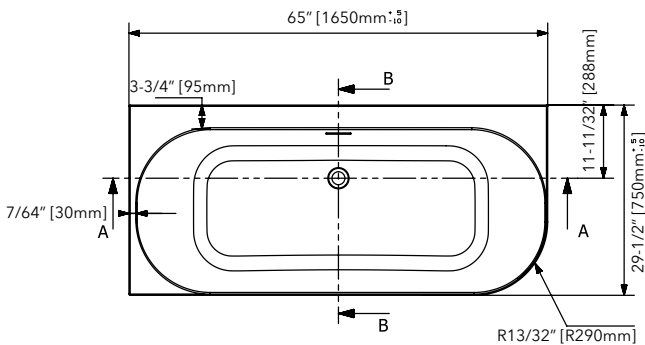

Warranty:

- Lifetime Limited Warranty