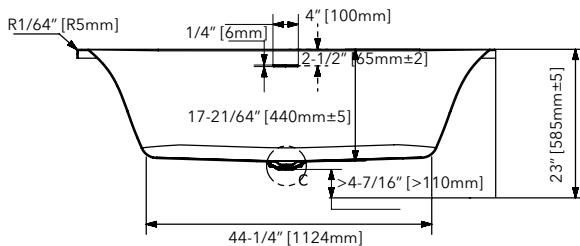

Warranty:

- Lifetime Limited Warranty