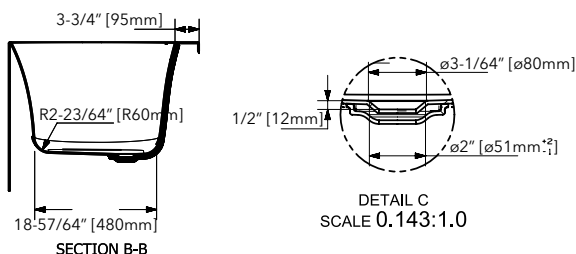

SECTION A-A

Available Color/Finish

Models Available:

- DST-WMOCB01-L2W ..... Left Version